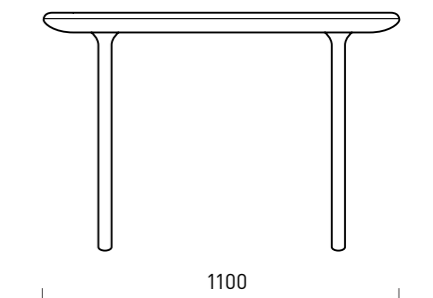

Flute

2500mm

Designer: Jaime Hayon

Table
250W x 110D x 75H

Lacquered table with either glass or veneered top.

Sé Headquarters
Unit F2
The Imperial Laundry
71 Warriner Gardens
London SW11 4XW
tel: +44(0) 207 627 4282
fax: +44(0) 207 627 2940
www.se-london.com
enquiries@se-london.com

Table lacquered in ref: Sé Chic Purple with glass top.
Chair outer shell in Sé Grey leather, inner shell in Dedar Adamo & Eva Col.55 Perle, legs in Gold powder coating.

The diagrams are shown in millimetres.