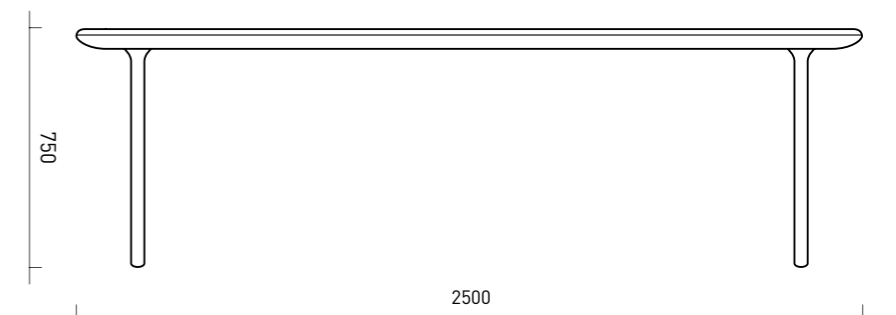

Flute

2500mm

Designer: Jaime Hayon

Table
250W x 110D x 75H

Lacquered table with either glass or veneered top.

Sé Headquarters
Unit F2
The Imperial Laundry
71 Warriner Gardens
London SW11 4XW
tel: +44(0) 207 627 4282
fax: +44(0) 207 627 2940
www.se-london.com
enquiries@se-london.com

Table lacquered in ref: Sé Chic Purple with glass top.
Chair outer shell in Sé Grey leather, inner shell in Dedar Adamo & Eva Col.55 Perle, legs in Gold powder coating.

The diagrams are shown in millimetres.