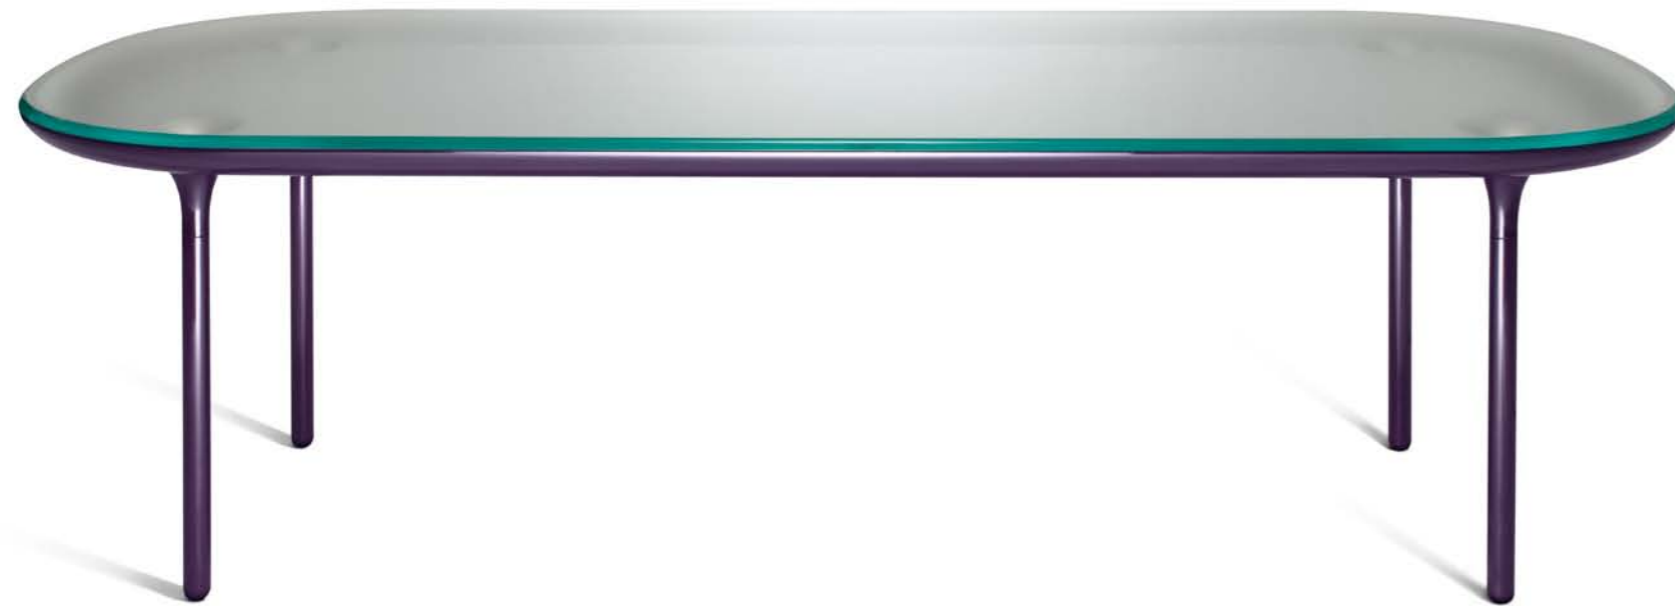

Flute

2500mm

Designer: Jaime Hayon

Table
250W x 110D x 75H

Lacquered table with either glass or veneered top.

Sé Headquarters
Unit F2
The Imperial Laundry
71 Warriner Gardens
London SW11 4XW
tel: +44(0) 207 627 4282
fax: +44(0) 207 627 2940
www.se-london.com
enquiries@se-london.com

Table lacquered in ref: Sé Chic Purple with glass top.
Chair outer shell in Sé Grey leather, inner shell in Dedar Adamo & Eva Col.55 Perle, legs in Gold powder coating.

The diagrams are shown in millimetres.