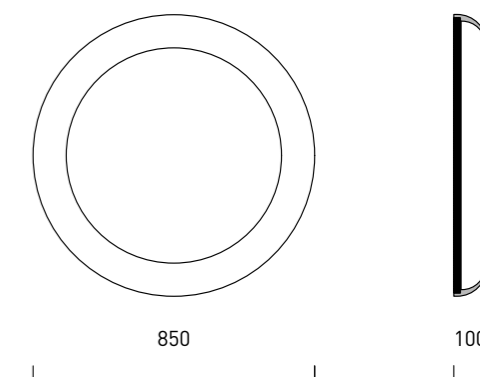

Gold Moon

Designer: Damien Langlois-Meurinne

Mirror

Diameter: 85 x 10D / Diameter: 110 x 12D

Exterior in lacquered aluminium, interior in gold leaf.

To see the available selection of lacquer colours consult the section: Sé Finishes.