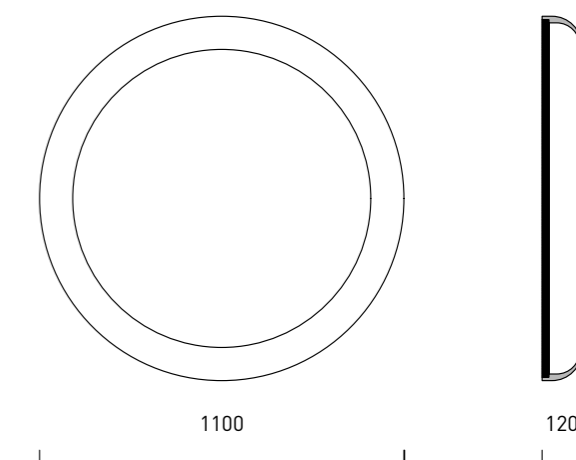

Gold Moon

Designer: Damien Langlois-Meurinne

Mirror

Diameter: 85 x 10D / Diameter: 110 x 12D

Exterior in lacquered aluminium, interior in gold leaf.

To see the available selection of lacquer colours consult the section: Sé Finishes.