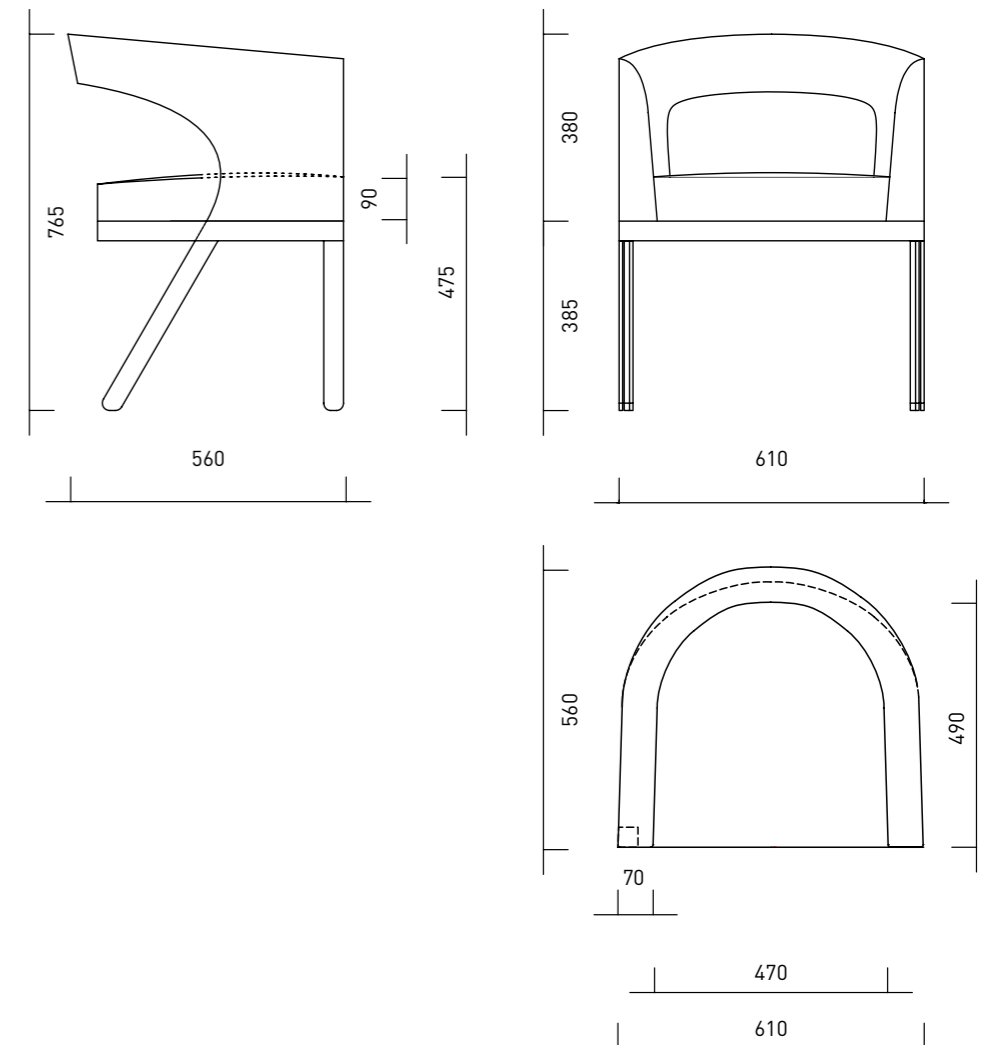

Have Me

(Metal Legs)

Designer: Damien Langlois-Meurinne

Desk Chair
61W x 56D x 76.5H

Beech frame upholstered in a choice of leathers or fabrics.
Legs available in either polished stainless steel or lacquered steel.