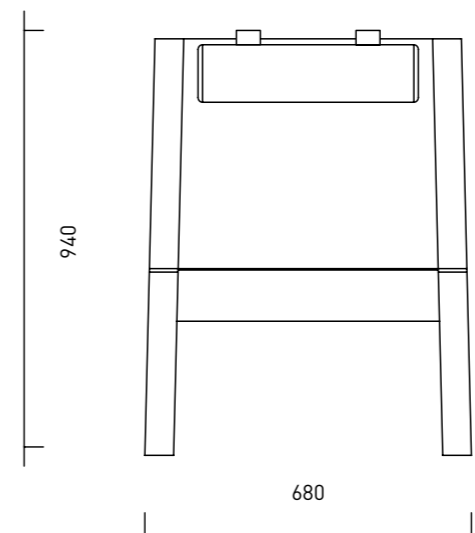

Peace Of Mind

Designer: Damien Langlois-Meurinne

Deckchair
68W x 106D x 94H

Polished stainless steel, lamb's wool, leather head cushion.

Lacquered steel, lamb's wool, leather head cushion.

The diagrams are shown in millimetres.