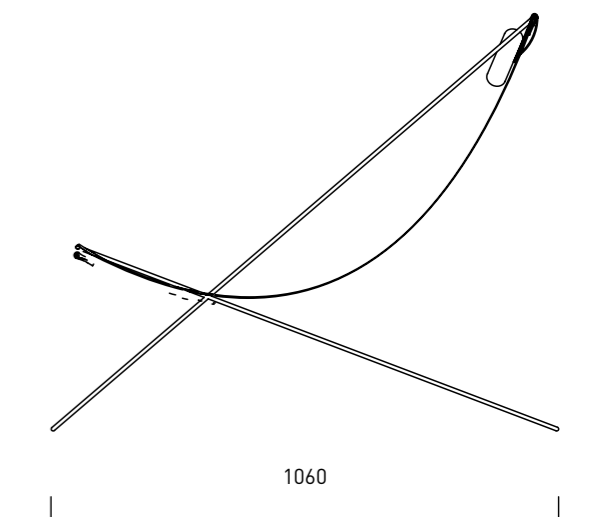

Peace Of Mind

Designer: Damien Langlois-Meurinne

Deckchair
68W x 106D x 94H

Polished stainless steel, lamb's wool, leather head cushion.

Lacquered steel, lamb's wool, leather head cushion.

The diagrams are shown in millimetres.