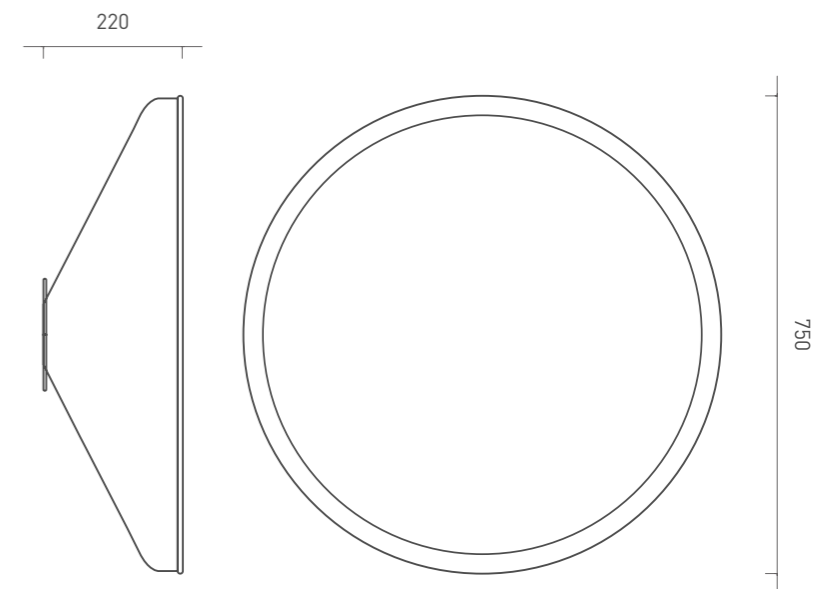

Tambour Mirror

(Small)

Designer: Jaime Hayon

Mirror

75 Diameter x 22D

Lacquered steel base with bevelled edge mirror.

The diagrams are shown in millimetres.

Sé Headquarters
Unit F2
The Imperial Laundry
71 Warriner Gardens
London SW11 4XW
tel: +44(0) 207 627 4282
fax: +44(0) 207 627 2940
www.se-london.com
enquiries@se-london.com

Lacquered Steel base in ref: Sé Chic Blue.

www.se-london.com