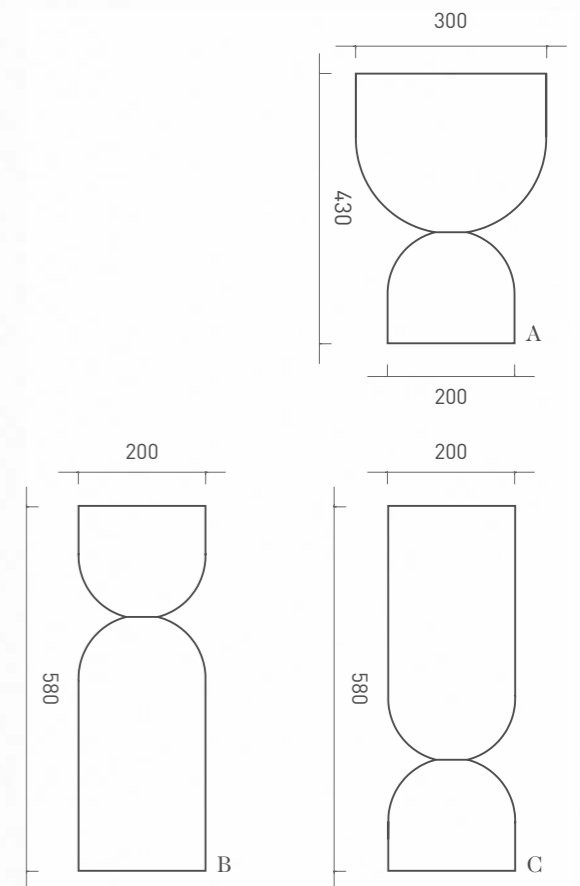

Time Piece

(Bronze)

Designer: Jaime Hayon

Side Table

Side Table A
30 Diameter x 43H

Side Table B / C
20 Diameter x 58H

Bronze side table with either a polished bronze or copper table top and black patinated base.