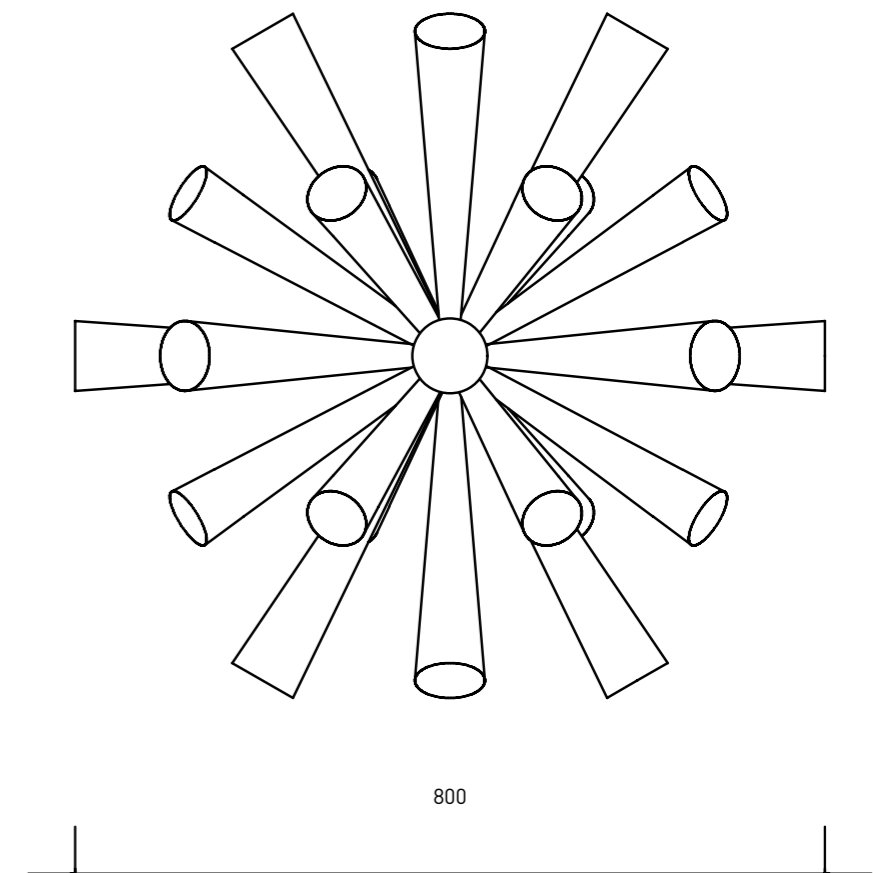

# We Are All Made Of Stars

Designer: Damien Langlois-Meurinne

Chandelier  
Diameter: 80CM

Lacquered aluminium cones, interior in gold leaf.

To see the available selection of lacquer colours consult the section: Sé Finishes.

The diagrams are shown in millimetres.

[www.se-london.com](http://www.se-london.com)